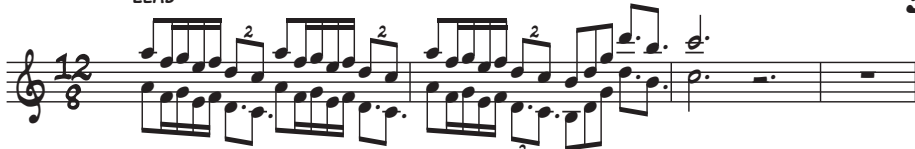

Nervous

Peace

Spanish

Spring

Bird

Love

**2DE PART:** CYCLE OF 8 BARS. FOR HIGHT AND MEDIUM INSTRUMENTS, IT'S 2X THE CYCLE OF 4 BARS FOR BASS, 1X TH CYCLE OF 8 BARS.

Hight instr.

Bass instr.

Medium instr.

LEAD

**3DE PART:** CYCLE OF 12 BARS FOR LEAD AND BASS.  
CYCLE OF 2 BARS FOR CHORDS  
CYCLE OF 1 BAR FOR RITOURNELLE/CLAVE

Ritournelle

Chords

Clave

Bass